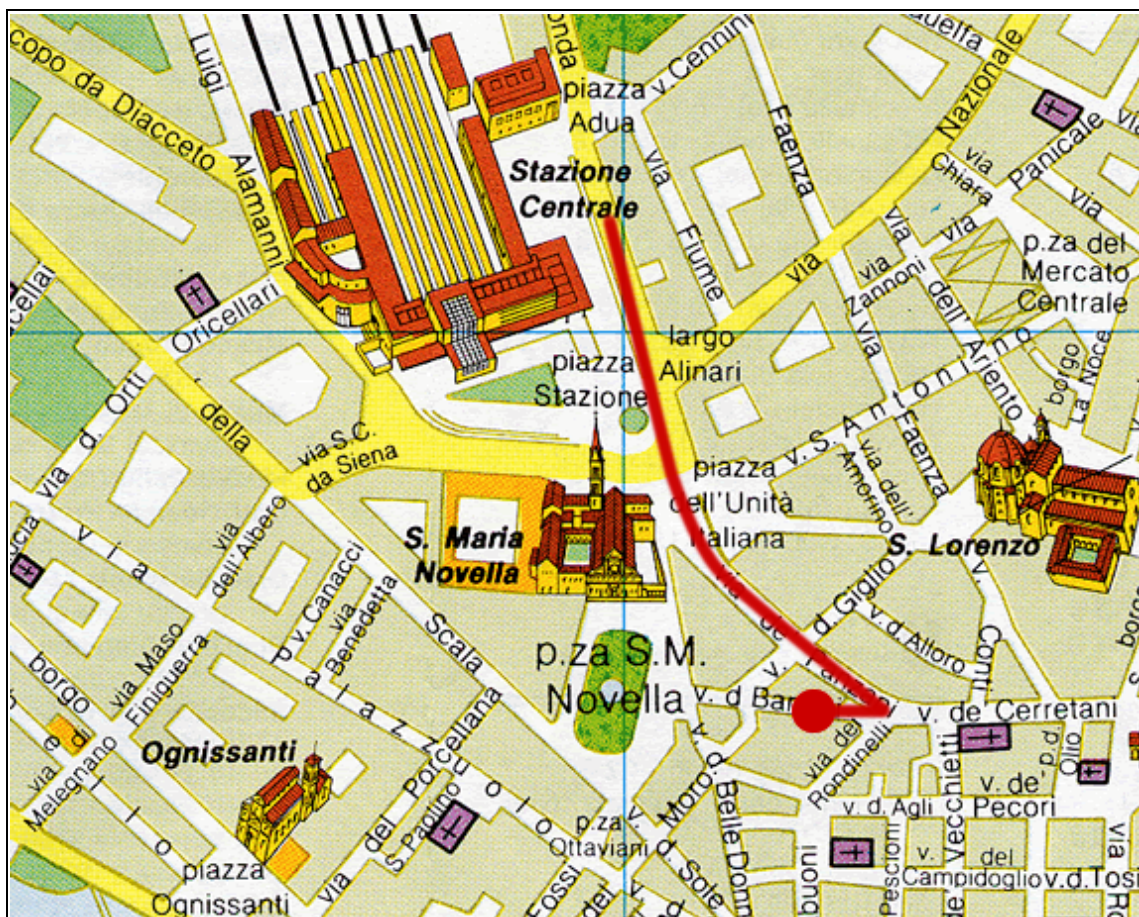

## How to reach Hotel Giappone

**By train:** from the central railway station of Santa Maria Novella reach Piazza dell'Unità Italiana and from here take Via Panzani and straight on for 50 metres. At the second cross turn right and you are in Via dei Banchi, where Hotel Giappone is.

**By car:** from the Autoroute follow the indications to the central railway station of Santa Maria Novella, that is far from the hotel only 200 metres.

**By plain:** from the "Amerigo Vespucci" Airport take the bus/shuttle to the central railway station of Santa Maria Novella, that is far from the hotel only 200 metres.